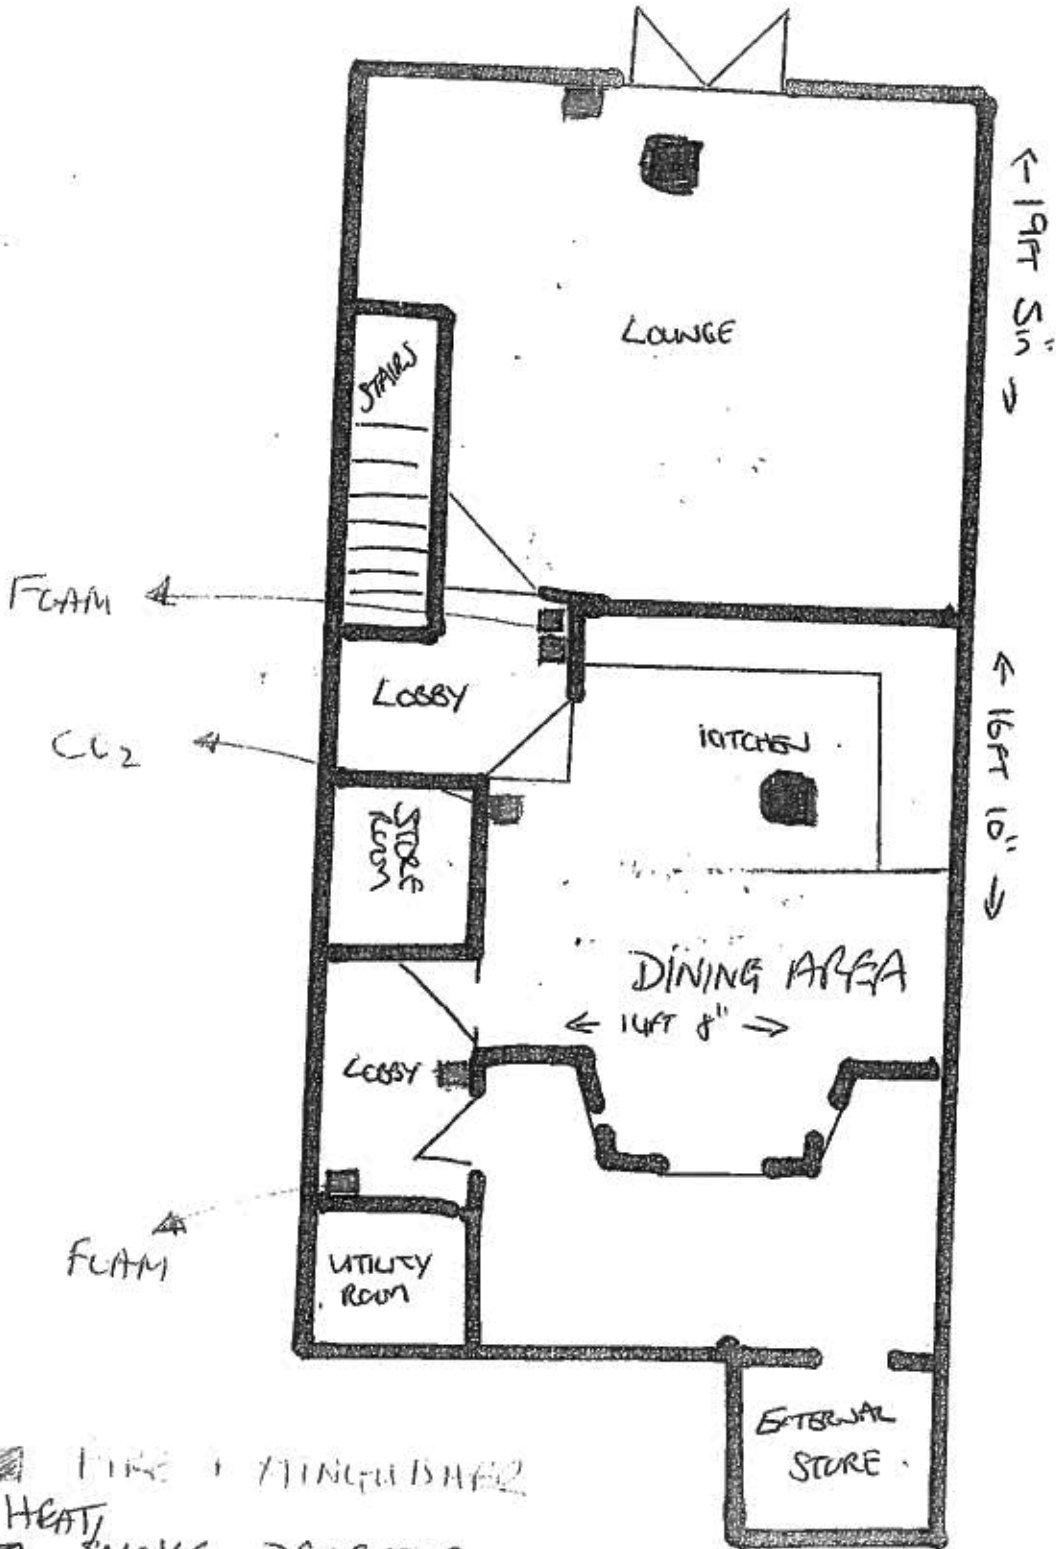

OFFLINE GRAVE
LOWER GROUND FLOOR

← 16ft 1in →

■ FIRE + MINGUBHAR
HEAT
■ SMOKE DETECTOR

■ FIRE ALARM POINT

LOWER GROUND FLOOR

LIME GROVE

■ FIRE EXTINGUISHER

■ HEAT/SMOKE DETECTOR

■ FIRE ALARM POINT

GROUND FLOOR

- FIRE EXTINGUISHER
 - HEAT/SMOKE DETECTOR
 - FIRE ALARM POINT
- FIRST FLOOR

- FIRE EXTINGUISHER
- ~~HEAT~~ SMOKE DETECTOR
- FIRE ALARM POINT

SECOND FLOOR